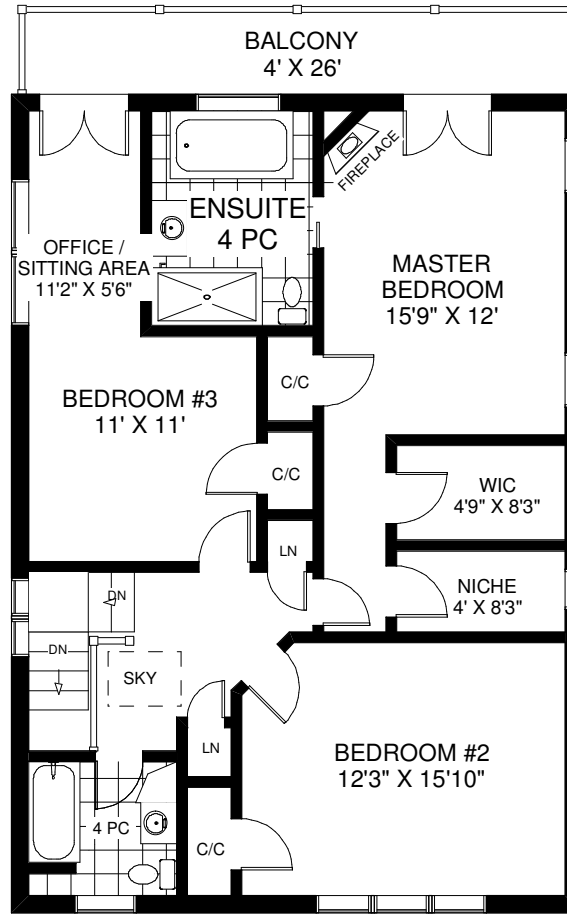

8 BABY POINT ROAD

NUTAN BROWN
 Sales Representative
 Royal LePage West Realty Group
 (416) 233-6276

MAIN FLOOR
 APPROXIMATELY 1,230 SQ FT

SECOND FLOOR
 APPROXIMATELY 1,120 SQ FT

LOWER FLOOR
 APPROXIMATELY 1,230 SQ FT

Note: Measurements & Calculations are approximate. Provided as a guideline only.