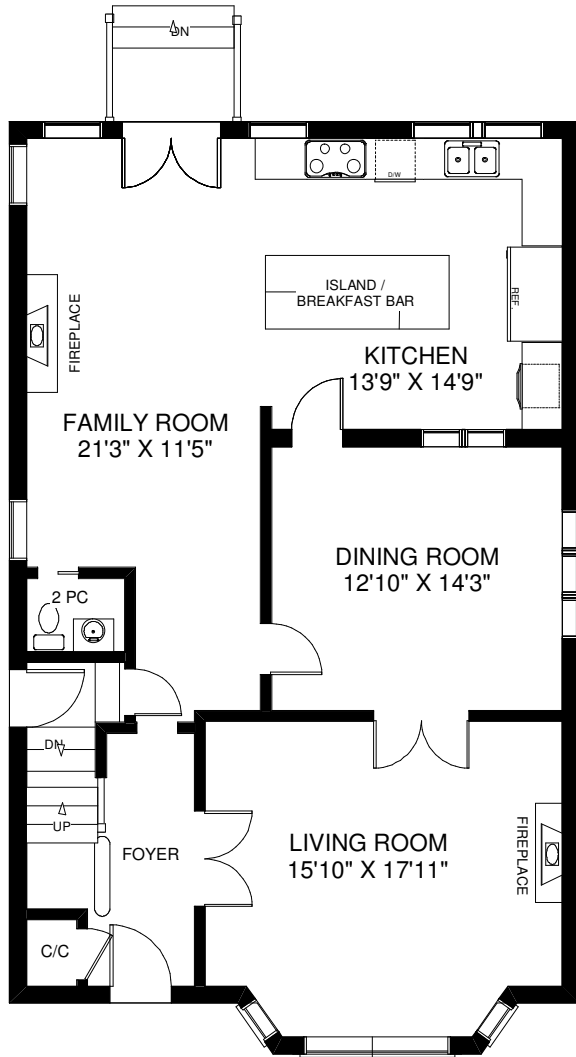

8 BABY POINT ROAD

NUTAN BROWN
 Sales Representative
 Royal LePage West Realty Group
 (416) 233-6276

MAIN FLOOR
 APPROXIMATELY 1,230 SQ FT

SECOND FLOOR
 APPROXIMATELY 1,120 SQ FT

LOWER FLOOR
 APPROXIMATELY 1,230 SQ FT

Note: Measurements & Calculations are approximate. Provided as a guideline only.