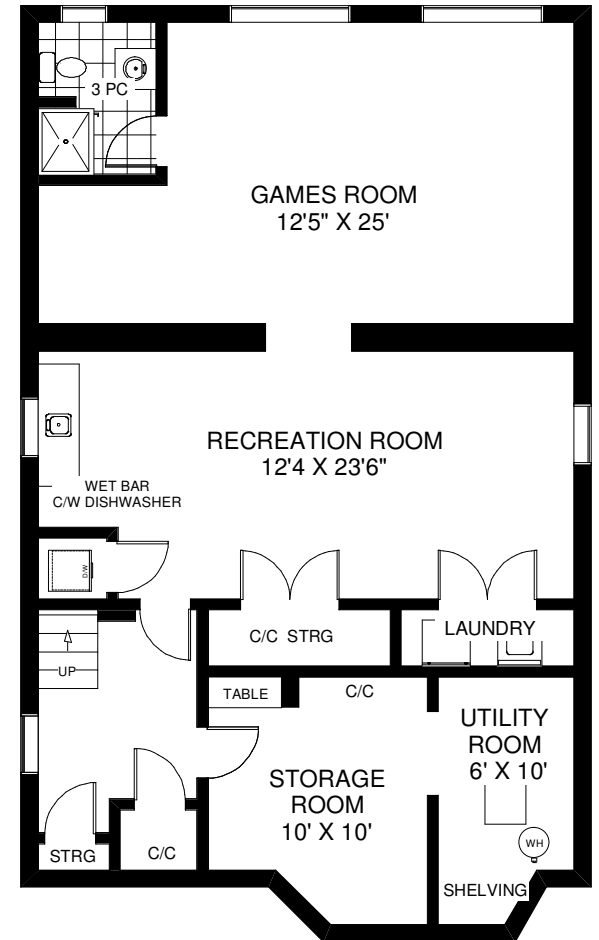

8 BABY POINT ROAD

NUTAN BROWN
 Sales Representative
 Royal LePage West Realty Group
 (416) 233-6276

MAIN FLOOR
 APPROXIMATELY 1,230 SQ FT

SECOND FLOOR
 APPROXIMATELY 1,120 SQ FT

LOWER FLOOR
 APPROXIMATELY 1,230 SQ FT

Note: Measurements & Calculations are approximate. Provided as a guideline only.